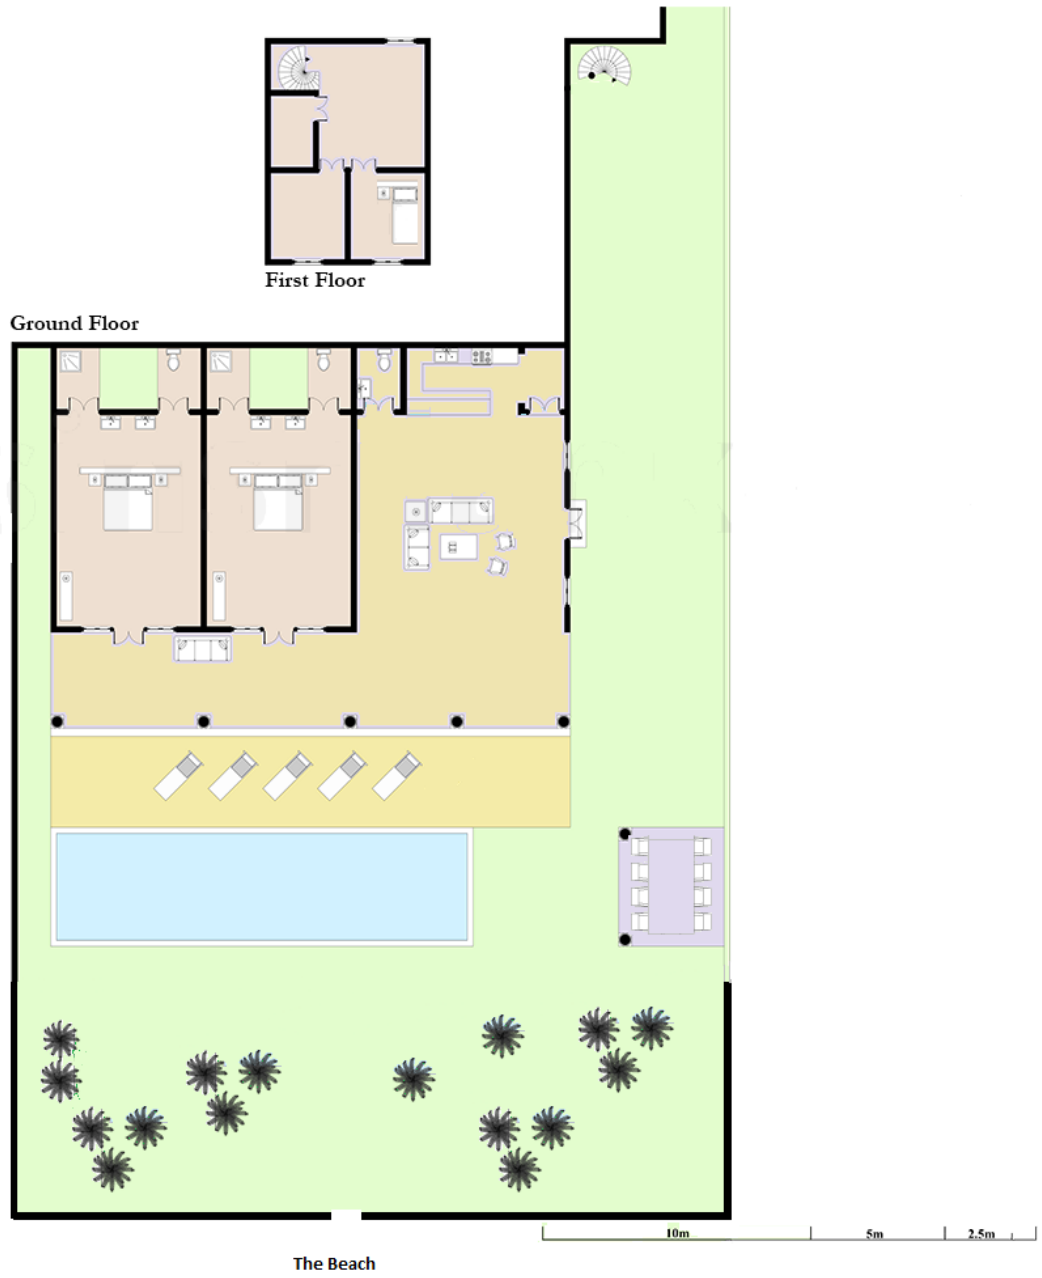

Samudra, Habaraduwa

Area	SQM
Garden	680
Swimming Pool	60
Outdoor Areas	140
Living and Kitchen	75
Dining	20
Bedroom 1	50
Bedroom 2	50
Staff	40
Total	1115